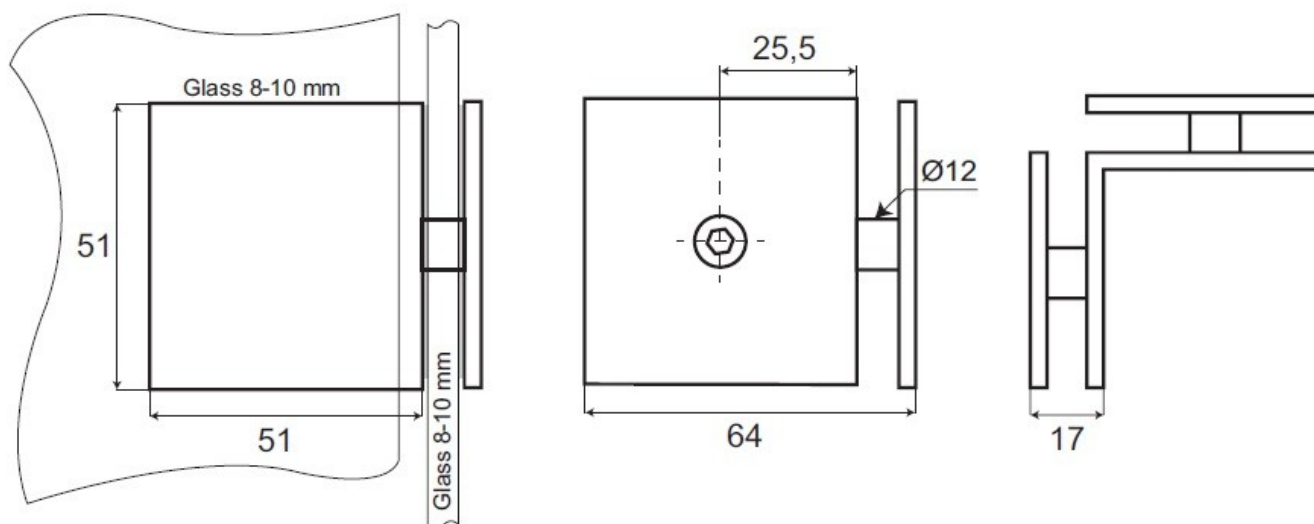

### Description:

Glass Clamp "Bern", 90DG, CPL, Glass/Glass, 51x51x17mm, Square Corners, 8-10mm Glass, Glass Mounted By  $\varnothing$ 12mm, Drilling, Brass Material

### Item number:

15.23.690-1

Units	Box	Carton	HS Code	Barcode
Pcs.	1	20	8302419000	 5704866447102